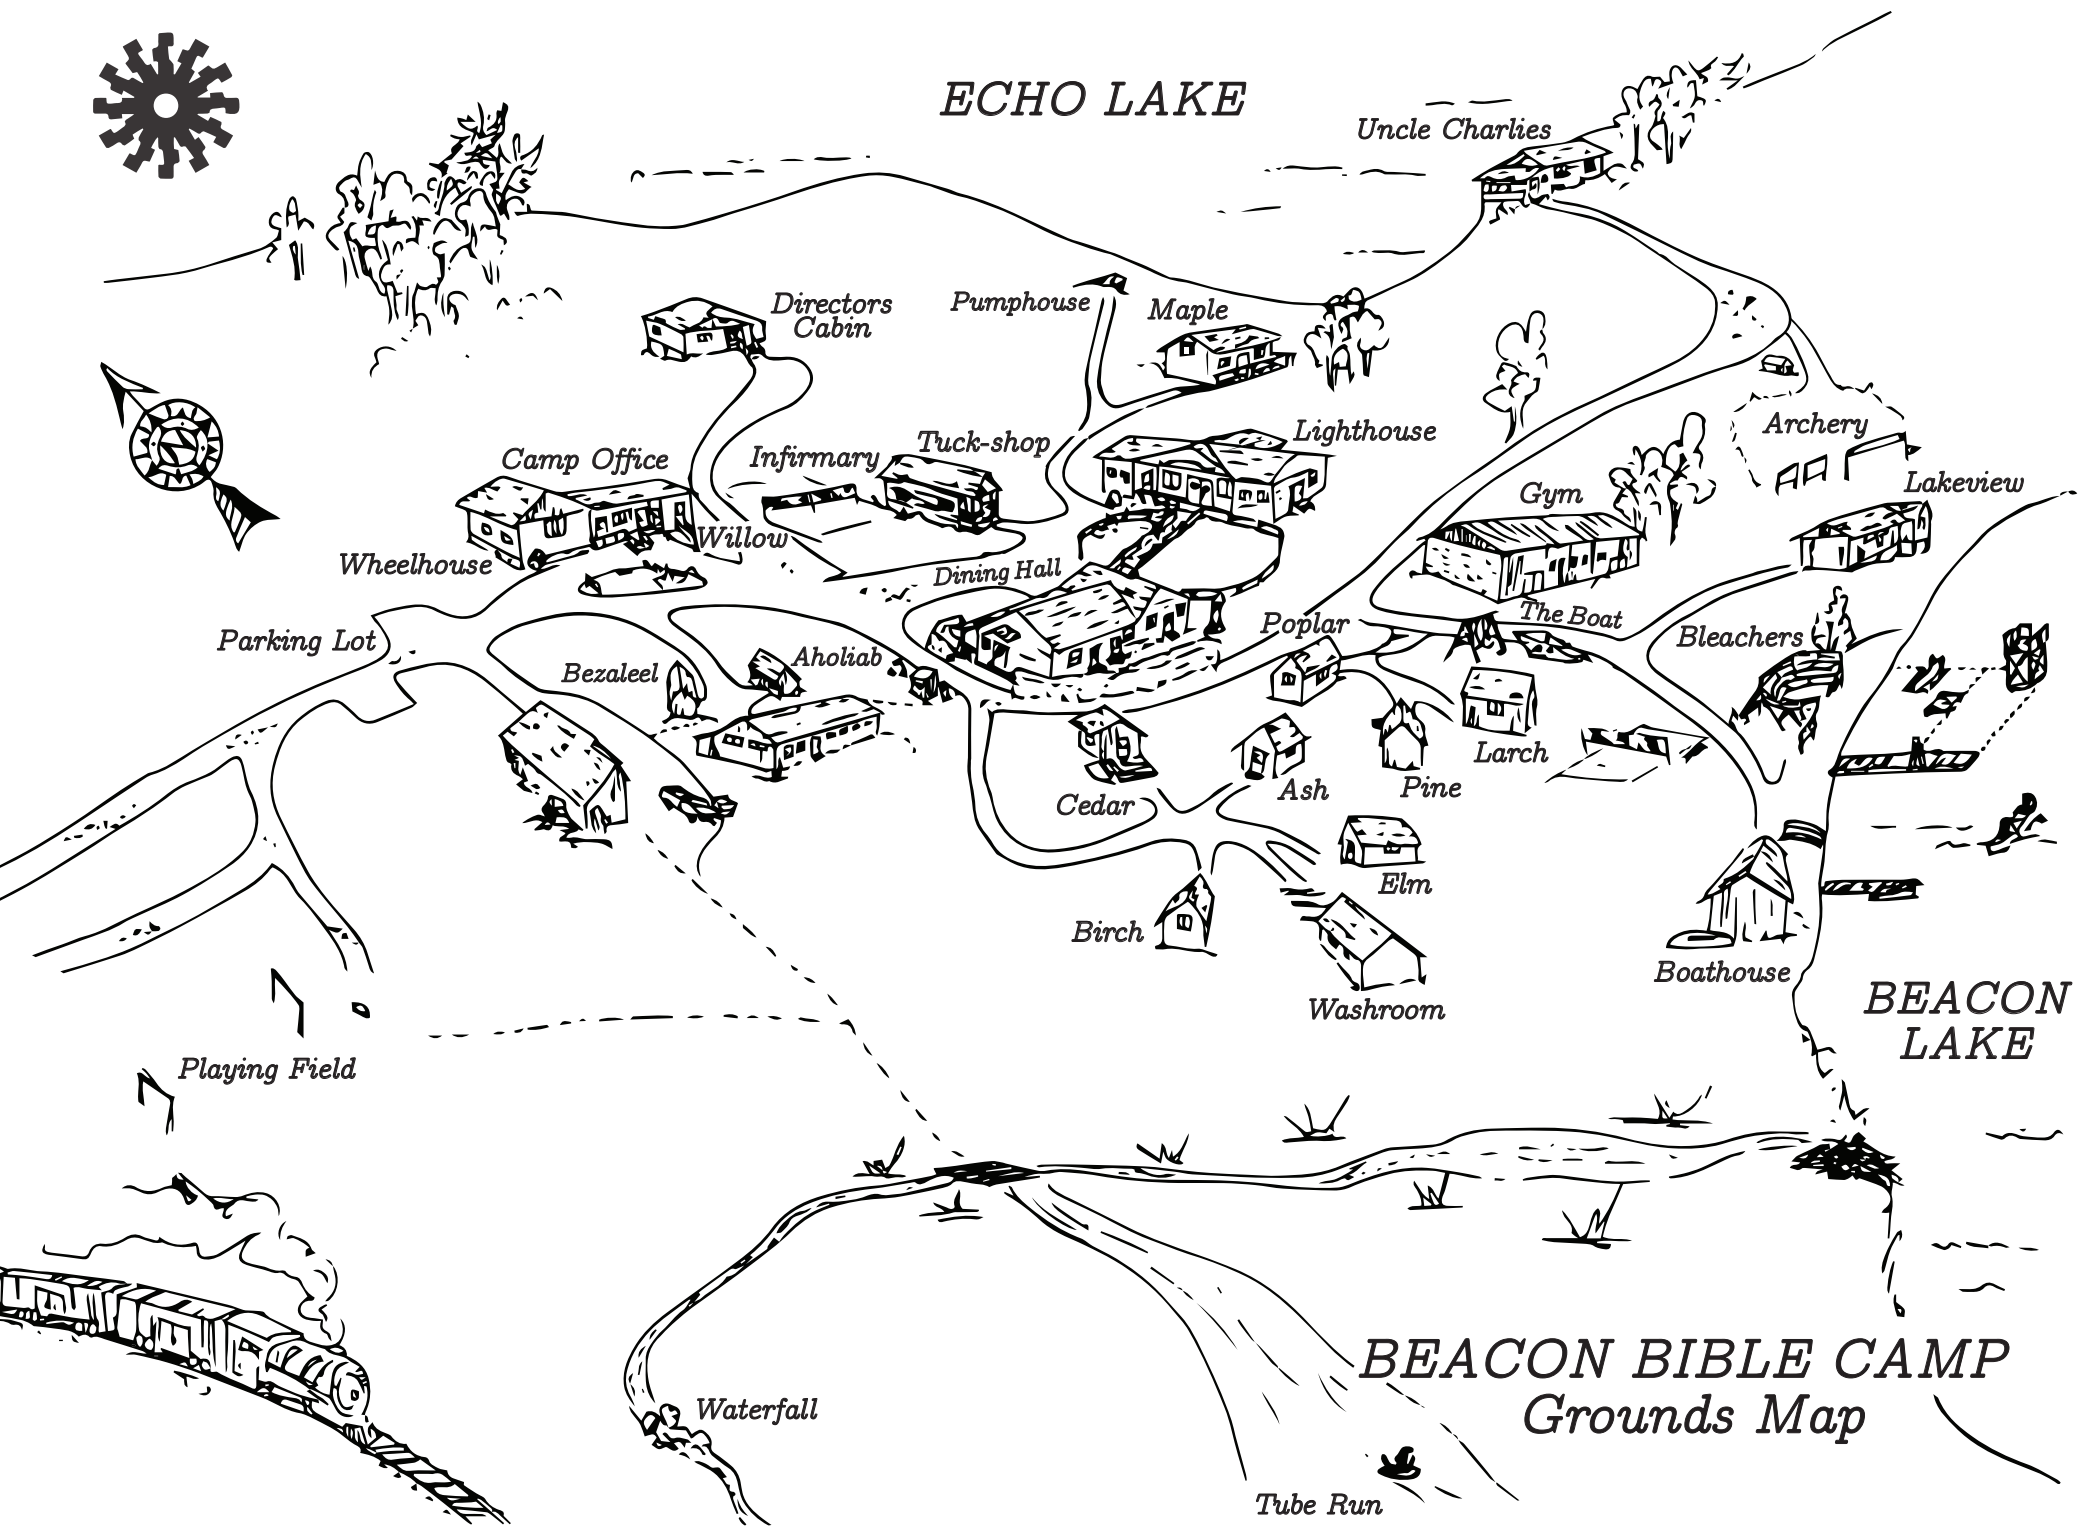

ECHO LAKE

BEACON BIBLE CAMP Grounds Map

BEACON
LAKE

Uncle Charlies

Directors
Cabin

Pumphouse

Maple

Lighthouse

Gym

Archery

Lakeview

Camp Office

Infirmary

Tuck-shop

Dining Hall

Wheelhouse

Willow

Parking Lot

Bezaleel

Aholiab

Poplar

The Boat

Bleachers

Cedar

Waterfall

Tube Run